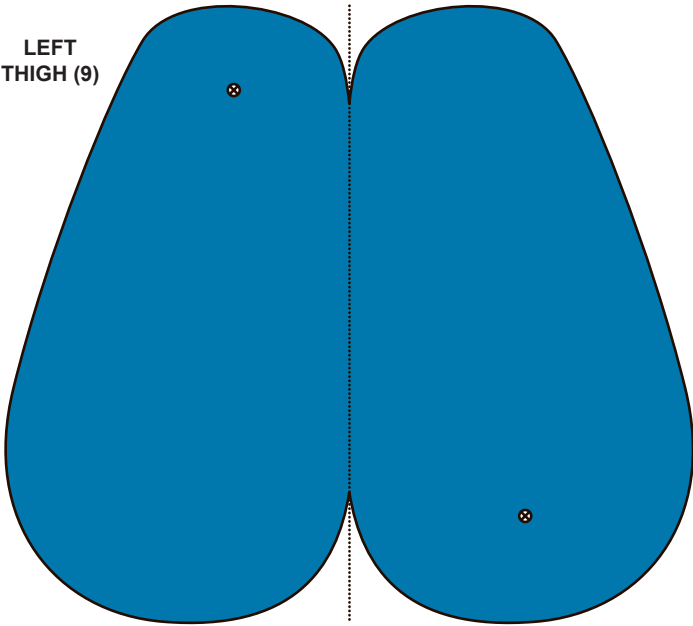

# KUNG FU PANDA STICK PUPPET - TAI LUNG

BODY (3)

RIGHT PAW (14)

RIGHT SHOE (4)

LEFT SHOE (7)

LEFT PAW (15)

RIGHT LOWER LEG (5)

LEFT LOWER LEG (6)

# KUNG FU PANDA STICK PUPPET - TAI LUNG

LEFT THIGH (9)

RIGHT THIGH (8)

LEFT UPPER ARM (11)

RIGHT UPPER ARM (10)

RIGHT FOREARM (12)

LEFT FOREARM (13)

TAIL (2)