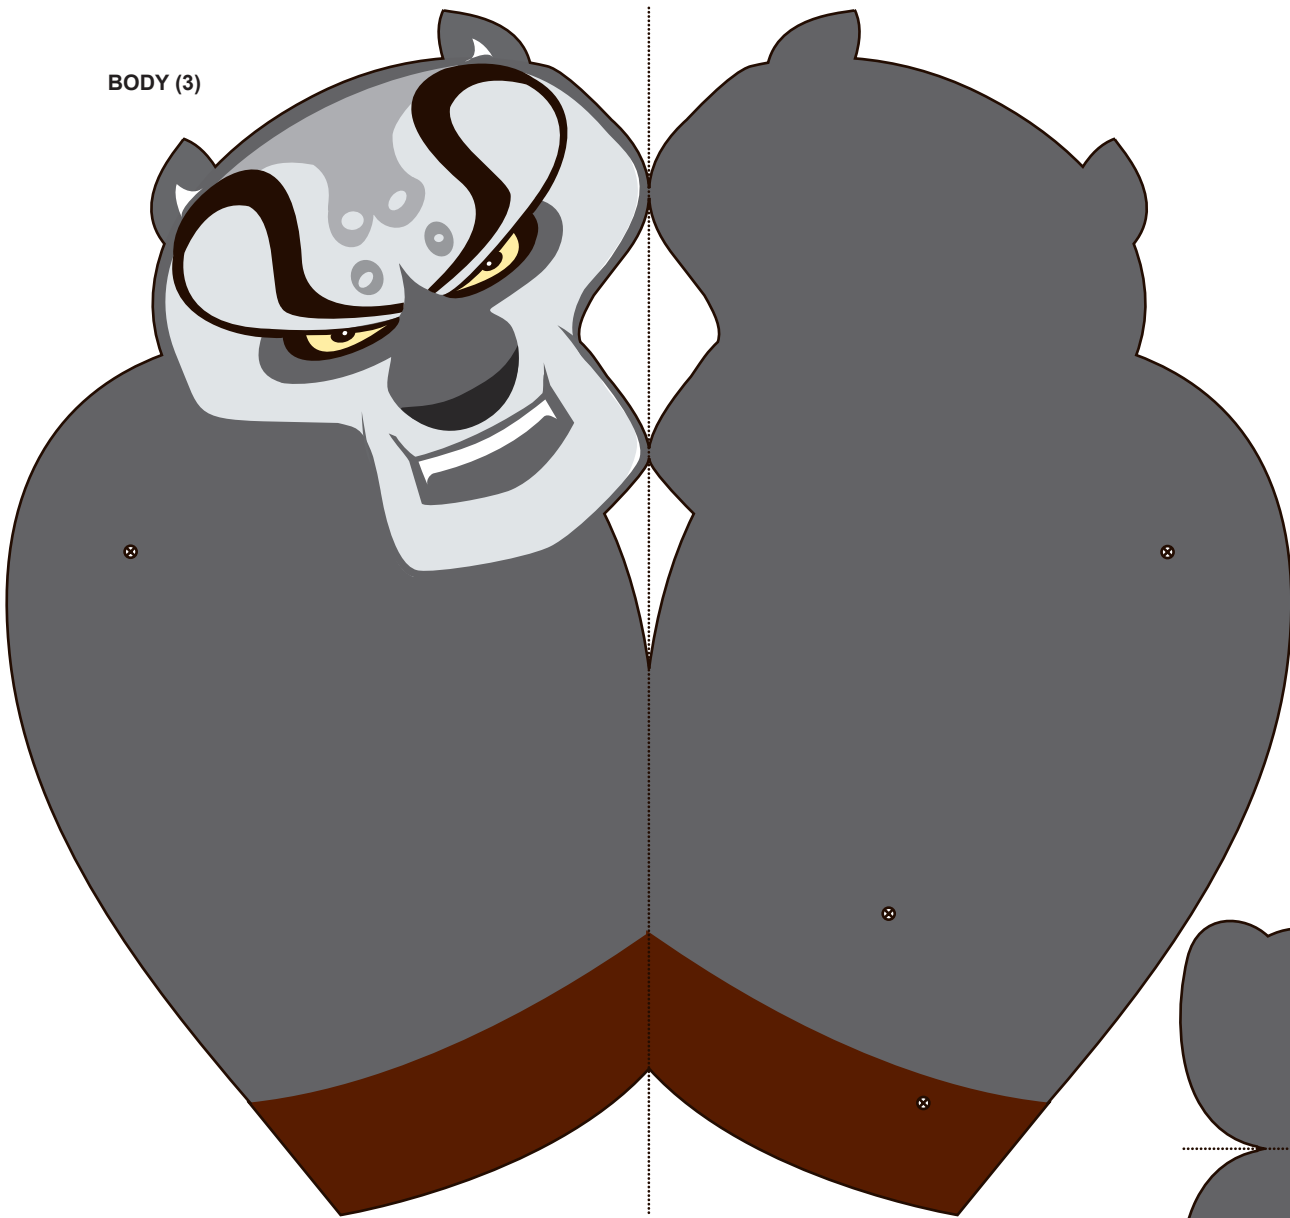

# KUNG FU PANDA STICK PUPPET - TAI LUNG

BODY (3)

RIGHT PAW (14)

RIGHT SHOE (4)

LEFT SHOE (7)

LEFT PAW (15)

RIGHT LOWER LEG (5)

LEFT LOWER LEG (6)

# KUNG FU PANDA STICK PUPPET - TAI LUNG

LEFT THIGH (9)

RIGHT THIGH (8)

LEFT UPPER ARM (11)

RIGHT UPPER ARM (10)

RIGHT FOREARM (12)

LEFT FOREARM (13)

TAIL (2)

# KUNG FU PANDA STICK PUPPET - TAI LUNG

STICKS (1)