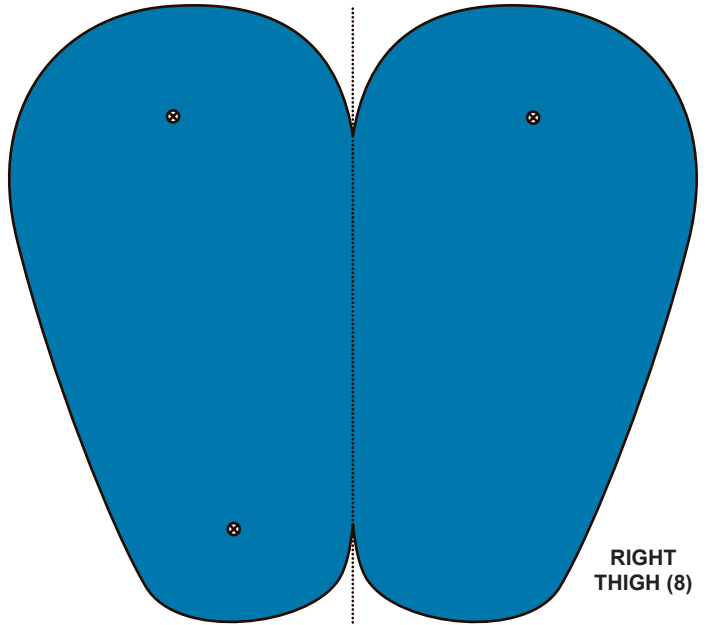

# KUNG FU PANDA STICK PUPPET - TAI LUNG

BODY (3)

RIGHT PAW (14)

RIGHT SHOE (4)

LEFT SHOE (7)

LEFT PAW (15)

RIGHT LOWER LEG (5)

LEFT LOWER LEG (6)

# KUNG FU PANDA STICK PUPPET - TAI LUNG

LEFT THIGH (9)

RIGHT THIGH (8)

LEFT UPPER ARM (11)

RIGHT UPPER ARM (10)

RIGHT FOREARM (12)

LEFT FOREARM (13)

TAIL (2)