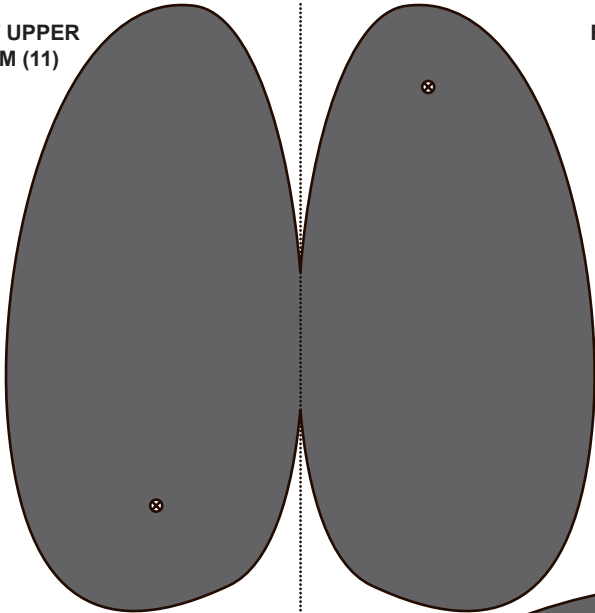

# KUNG FU PANDA STICK PUPPET - TAI LUNG

LEFT THIGH (9)

RIGHT THIGH (8)

LEFT UPPER ARM (11)

RIGHT UPPER ARM (10)

RIGHT FOREARM (12)

LEFT FOREARM (13)

TAIL (2)