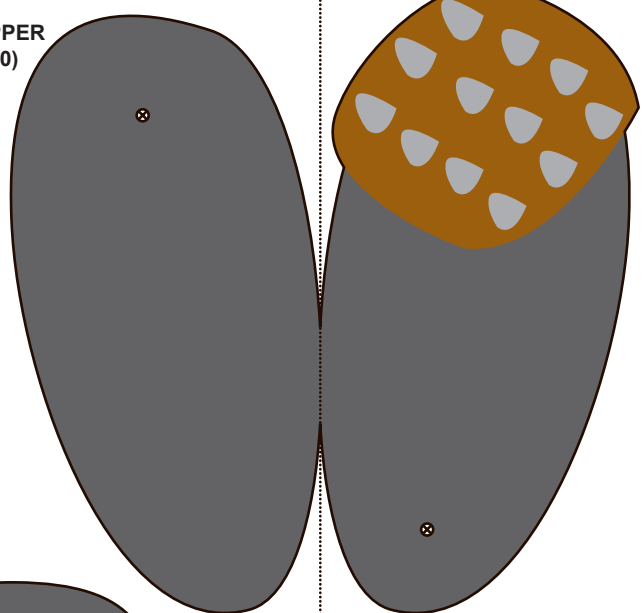

# KUNG FU PANDA STICK PUPPET - TAI LUNG

BODY (3)

RIGHT PAW (14)

RIGHT SHOE (4)

LEFT SHOE (7)

LEFT PAW (15)

RIGHT LOWER LEG (5)

LEFT LOWER LEG (6)

# KUNG FU PANDA STICK PUPPET - TAI LUNG

LEFT THIGH (9)

RIGHT THIGH (8)

LEFT UPPER ARM (11)

RIGHT UPPER ARM (10)

RIGHT FOREARM (12)

LEFT FOREARM (13)

TAIL (2)

# KUNG FU PANDA STICK PUPPET - TAI LUNG

STICKS (1)