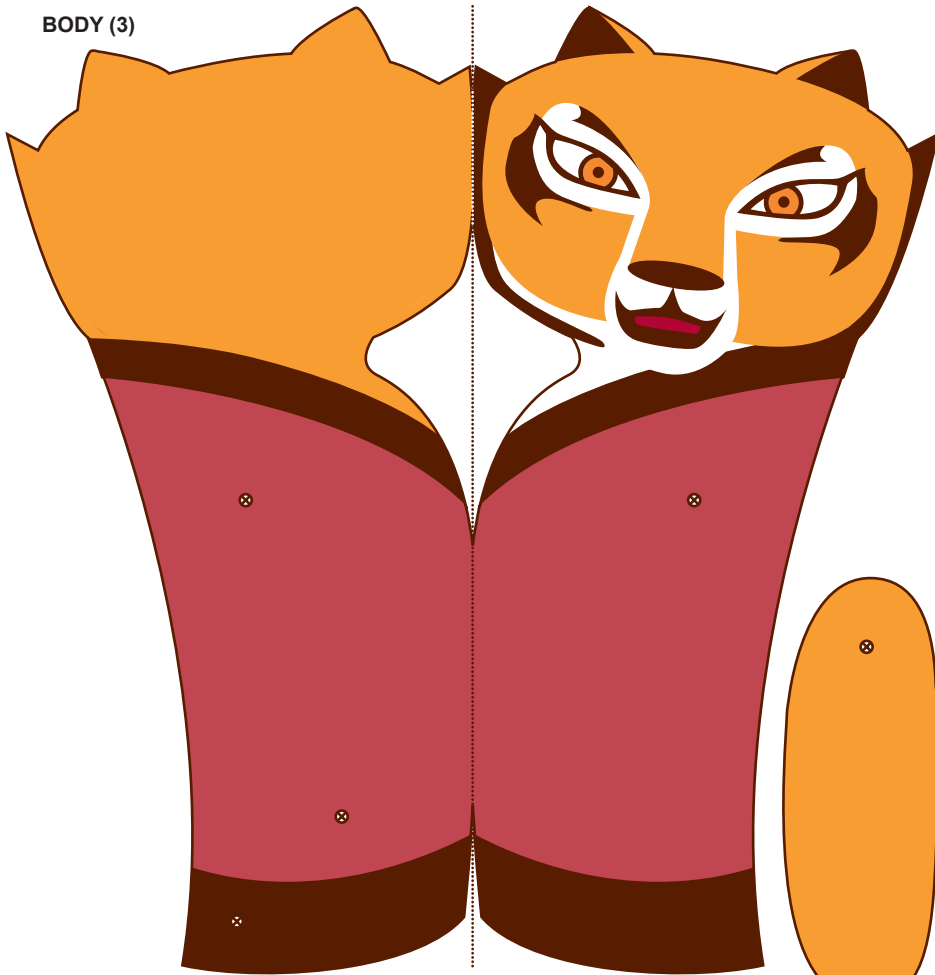

# KUNG FU PANDA STICK PUPPET - MASTER TIGRESS

BODY (3)

RIGHT PAW (15)

LEFT PAW (14)

RIGHT FOREARM (13)

LEFT FOREARM (12)

RIGHT UPPER ARM (10)

LEFT UPPER ARM (11)

TAIL (2)

LEFT SHOE (4)

RIGHT SHOE (7)

# KUNG FU PANDA STICK PUPPET - MASTER TIGRESS

STICKS (1)