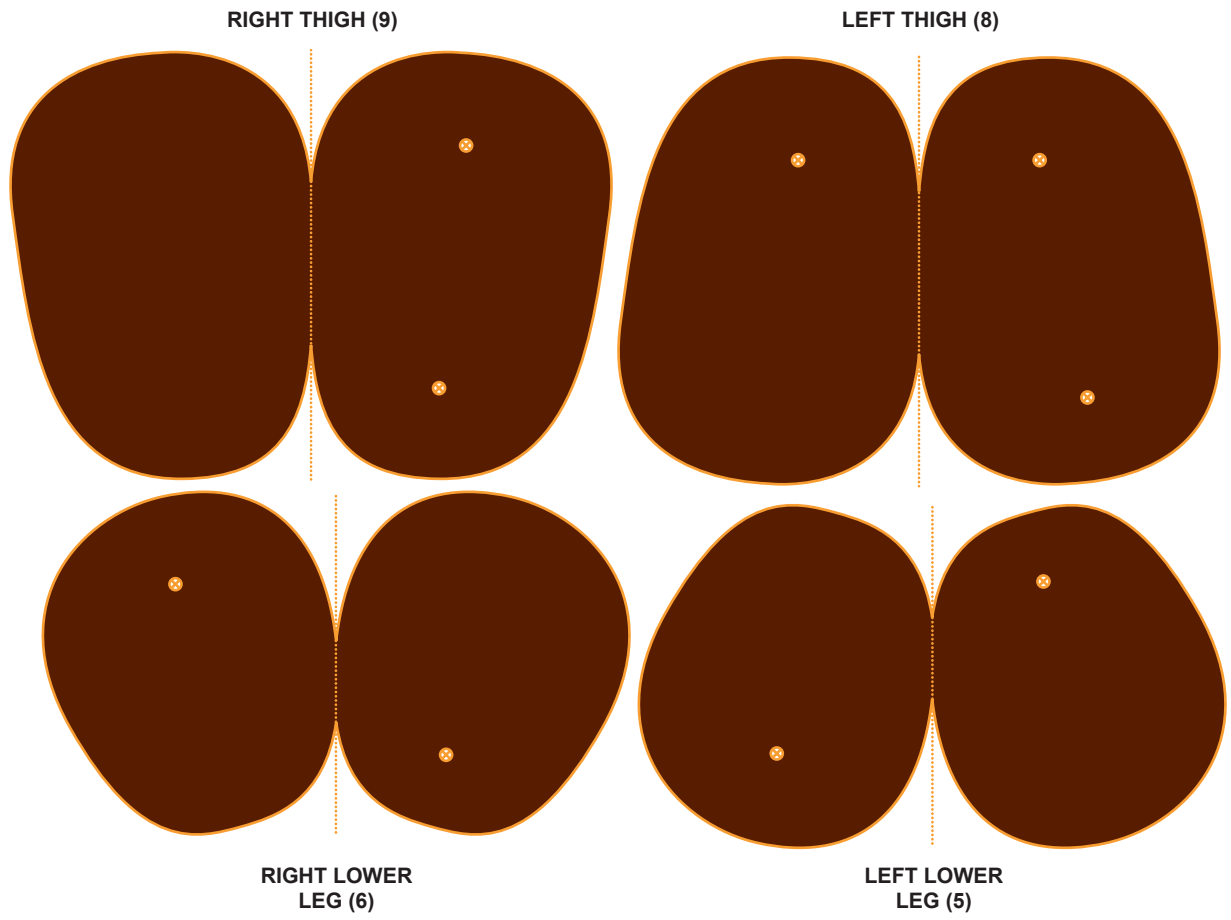

# KUNG FU PANDA STICK PUPPET - MASTER TIGRESS

BODY (3)

RIGHT PAW (15)

LEFT PAW (14)

RIGHT FOREARM (13)

LEFT FOREARM (12)

RIGHT UPPER ARM (10)

LEFT UPPER ARM (11)

TAIL (2)

LEFT SHOE (4)

RIGHT SHOE (7)